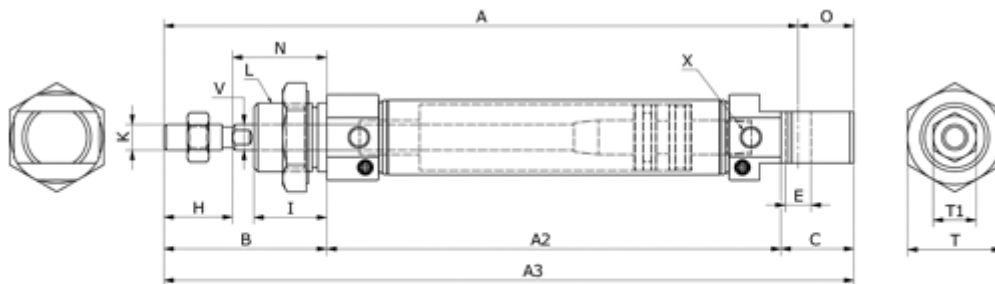

# Data Sheet

Article number: 58MIC20S0350CAG

Description: Cylinder MIC-20x350-S-CA-G, Ø20x350  
Double acting with cushin type - port 1/8"

## Measures

A	= 115	I	= 20	V = 8
A2	= 62	K	= M8x1,25	X = 1/8"
A3	= 126	L	= M22x1,5	
B	= 44	N	= 24	
Bore diameter	= 20	O	= 11	
C	= 20	Stroke	= 350	
E	= 8	T	= 12	
HS	= 20	T1	= 29	